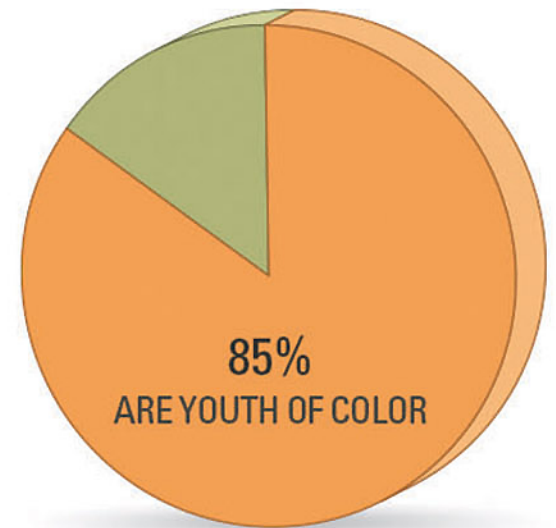

OF LGBT AND GENDER NON-CONFORMING YOUTH IN JUVENILE JUSTICE FACILITIES

LGBTQ YOUTH IN JUVENILE JUSTICE FACILITIES

THE EXPERIENCE

Little Oversight of Facilities

Inappropriate Placement

Abuse by Other Youth

Inadequate Health Care

Lack of Supportive Services

Challenges with Family Visitation

Inappropriate Community Supervision