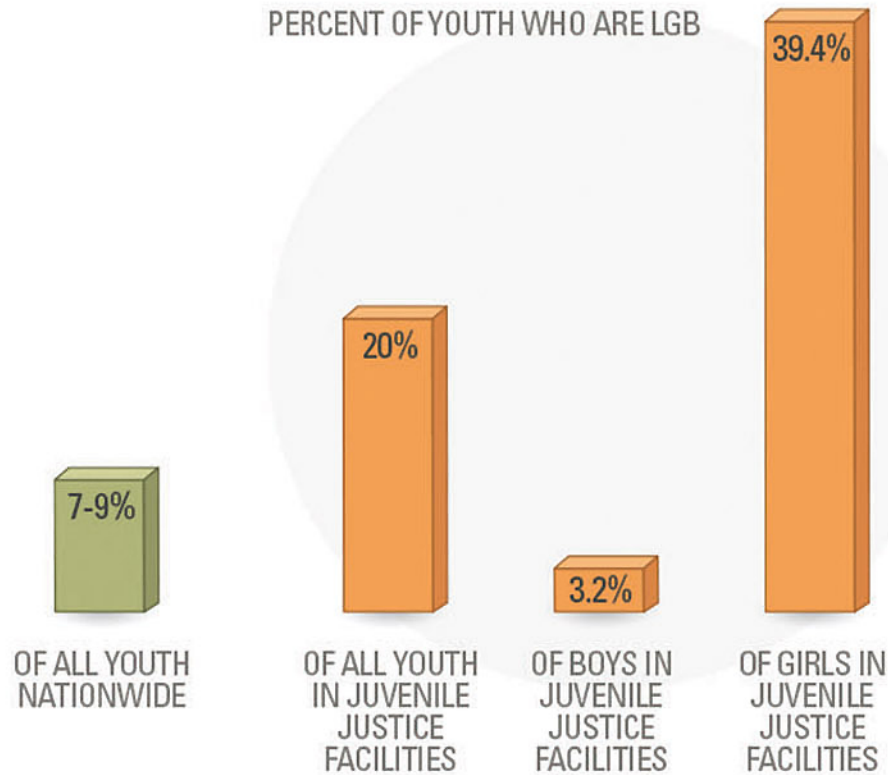

# LGBTQ YOUTH INCARCERATED IN THE JUVENILE JUSTICE SYSTEM

THE FACTS

## LGB YOUTH OVERREPRESENTED IN THE CRIMINAL JUSTICE SYSTEM

PERCENT OF YOUTH WHO ARE LGB

## OF LGBT AND GENDER NON-CONFORMING YOUTH IN JUVENILE JUSTICE FACILITIES

## LGBTQ YOUTH IN JUVENILE JUSTICE FACILITIES

THE EXPERIENCE

Little Oversight of Facilities

Inappropriate Placement

Abuse by Other Youth

Inadequate Health Care

Lack of Supportive Services

Challenges with Family Visitation