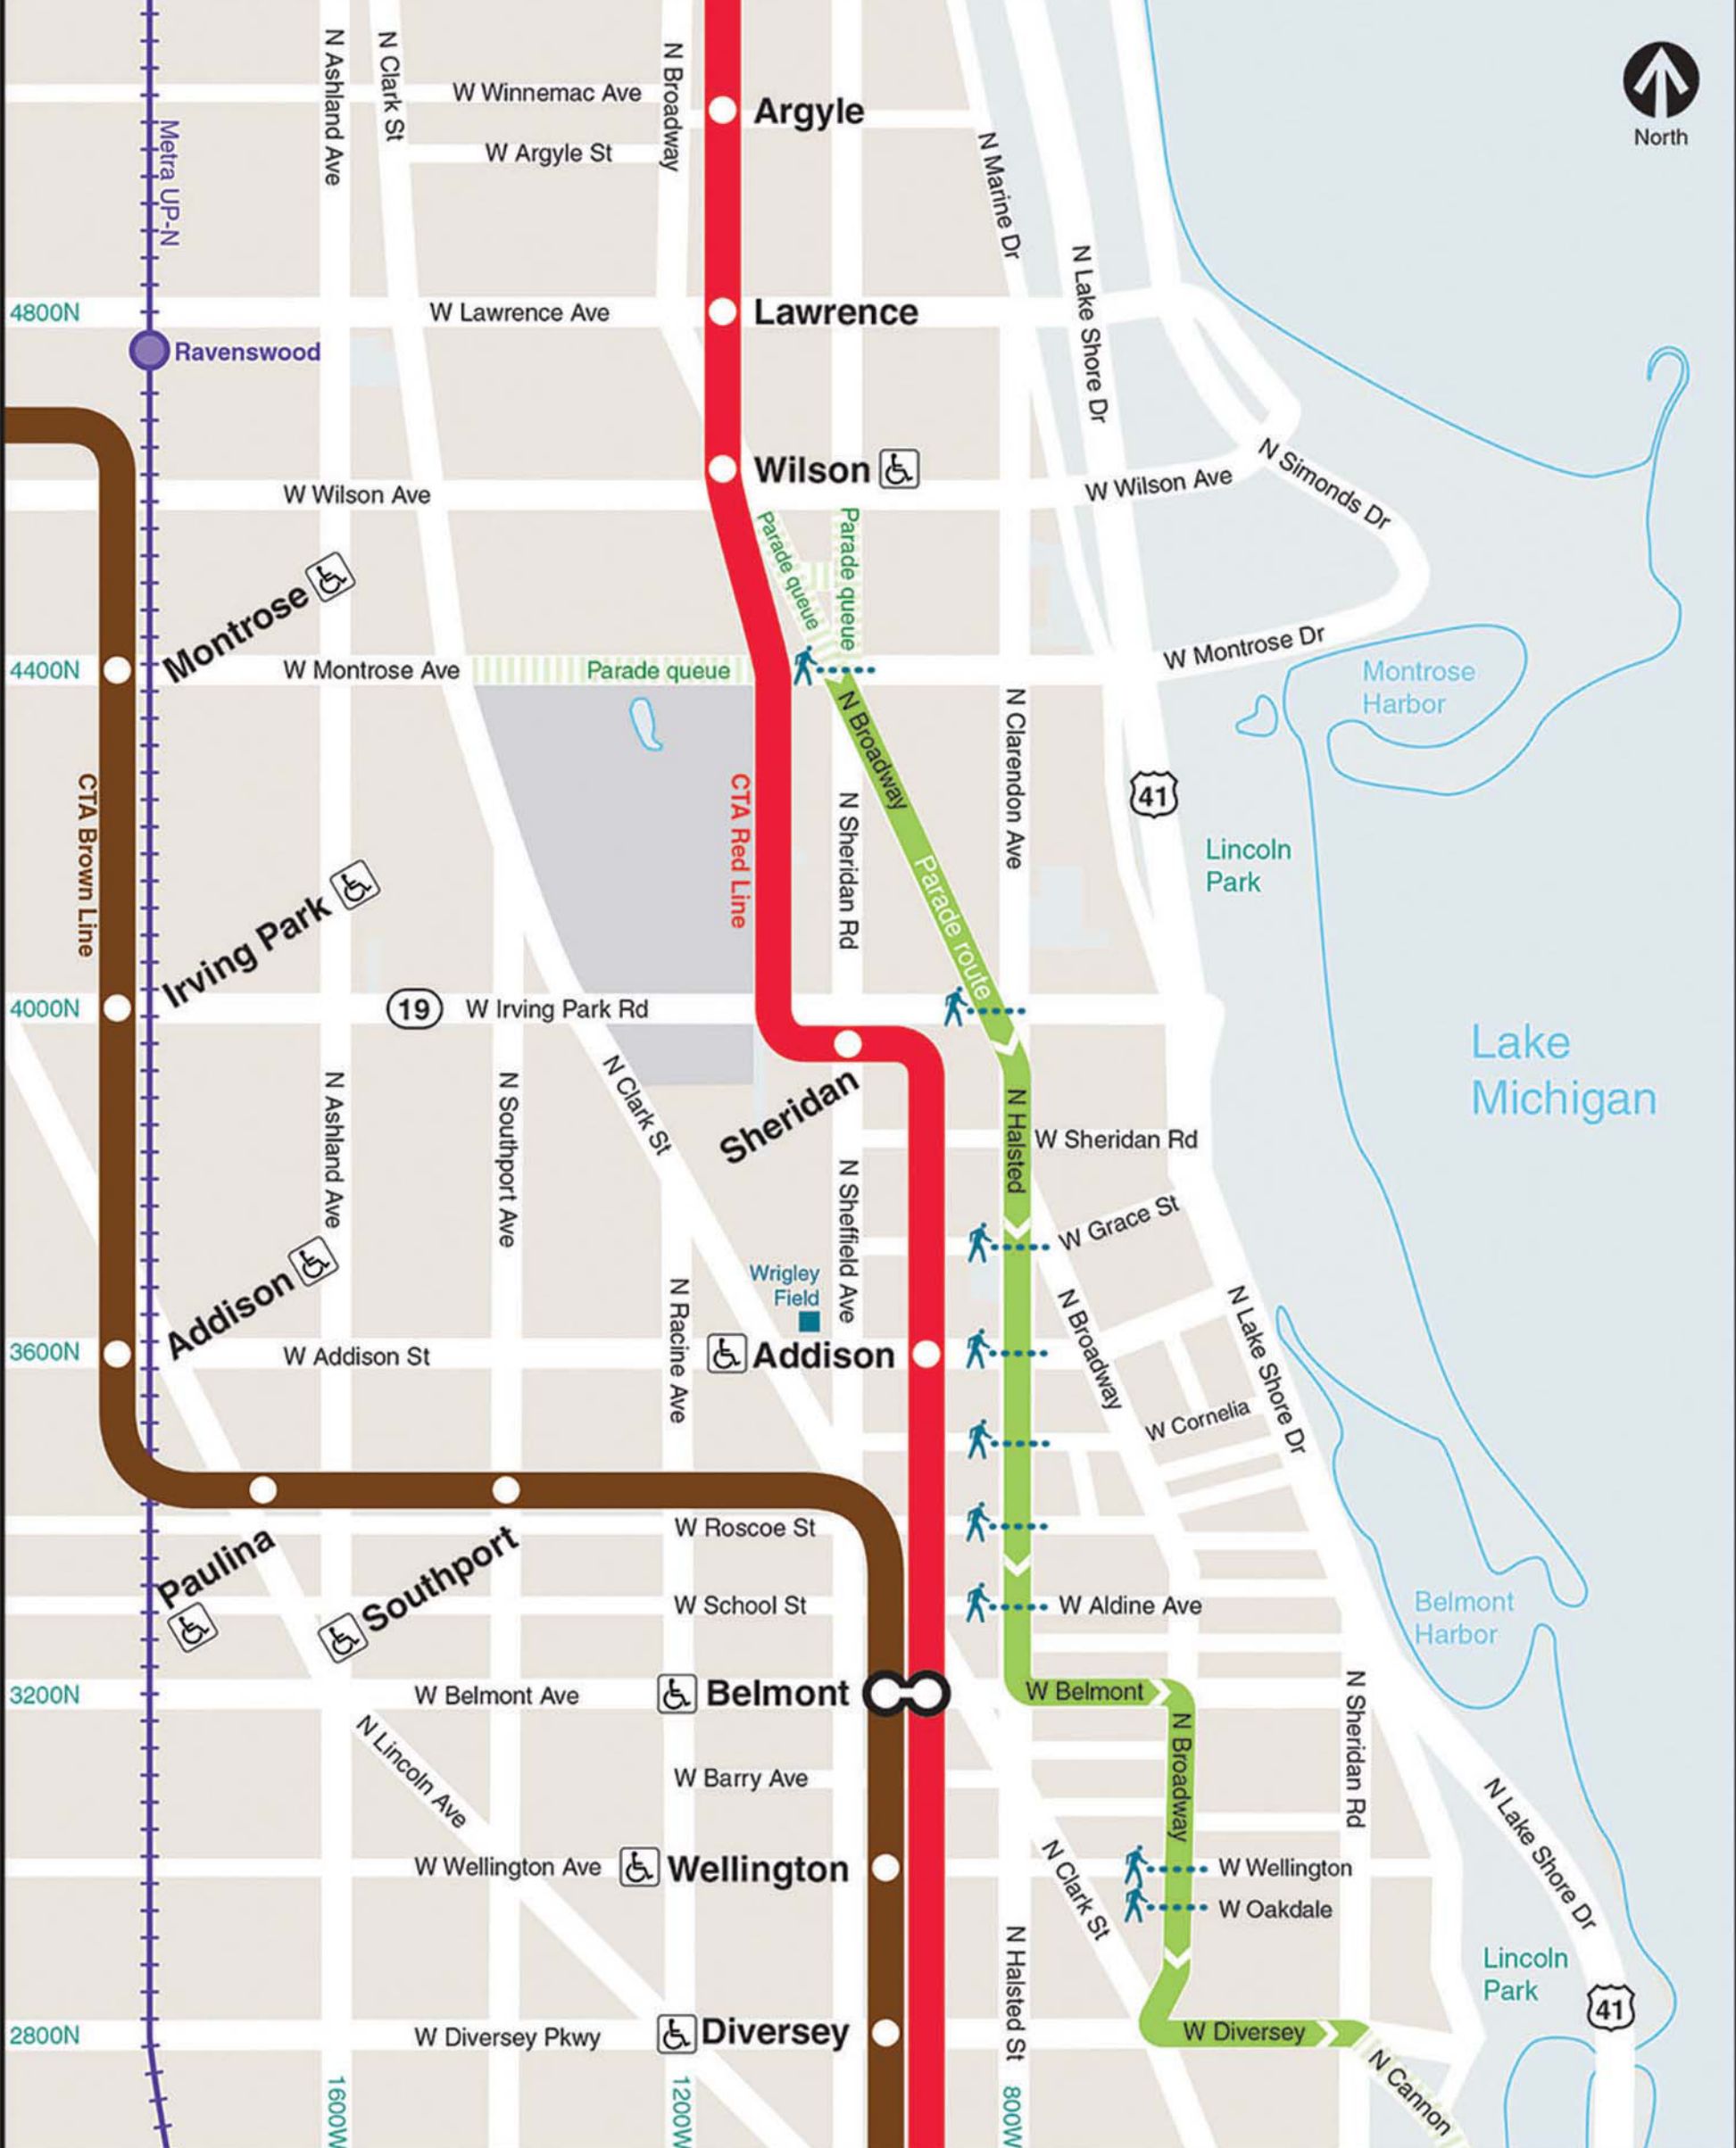

North

Map showing route of 2018 Chicago Pride Parade

- CTA 'L' station
- ∞ Transfer point
- ♿ Accessible station
- Parade route & direction
- ⋯ Designated parade crossing